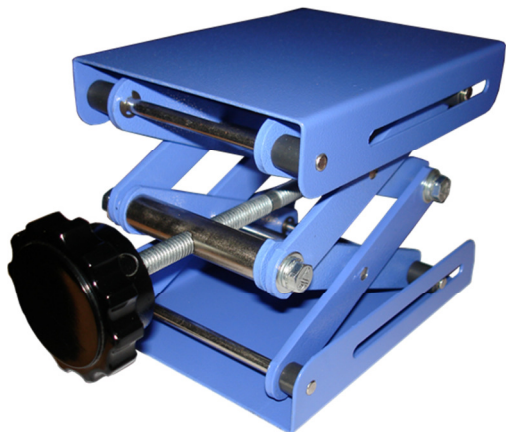

### Laboratory Jack

Strong, excellent quality laboratory support jack, made of aluminum and stainless steel. Vertical Height to 26cm, 15 x 12cm top and base places. Also available with removable 20 x 20cm platform, and 45cm long support rod.

### Clamp Ring

Heavy support rings, made of chrome plated CAST IRON, or chrome plated STEEL ROD with clamps for holding rods upto  $\frac{3}{4}$ " in diameter.

Size (Dia)

- 2"
- 3"
- 4"
- 5"
- 6"
- 7"

### Clamp Stand

Support Stand with Rods, Stamped steel bases, with black enamel finish. Removable, zinc plated, steel rods.

Base Size

Rod Length / Dia.

- 4" x 6"
- 5" x 8"
- 6" x 9"
- 6" x 11"

- 18" / 5/16"
- 20" / 3/8"
- 24" / 1/2"
- 36" / 1/2"

### Burette Stand and Holders

Support Stand with Rods, Stamped steel bases, with black enamel finish. Removable, zinc plated, steel rods.