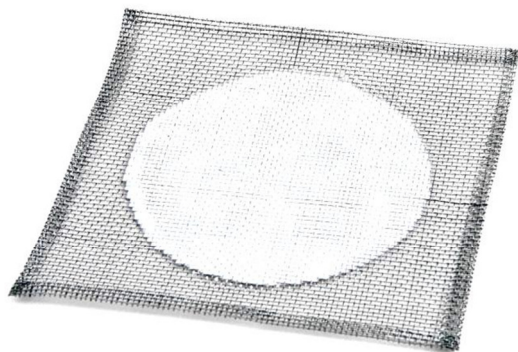

Wire Gauge with Ceramic centre

Wire Gauge with Ceramic Centre.